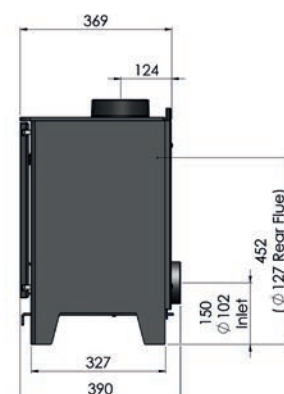

ALLURE.07

NEW FIREPLACE RANGE

Our Herald Allure stoves look fantastic when paired with the genuine Aegean Limestone and black granite hearths from our new collection of timeless fireplaces. For more information visit hunterstoves.co.uk