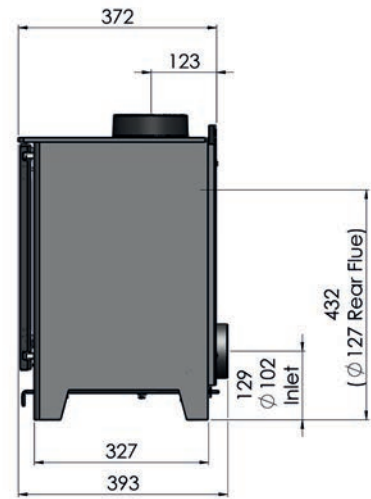

DIMENSIONS

ALLURE.04