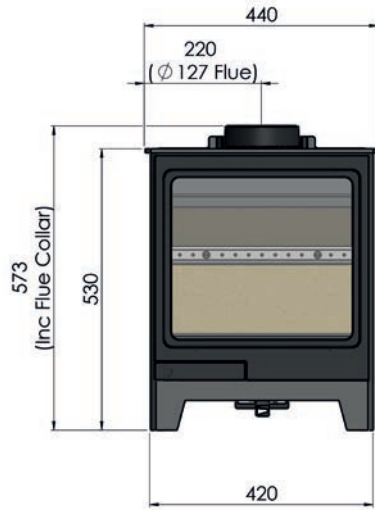

DIMENSIONS

ALLURE.04