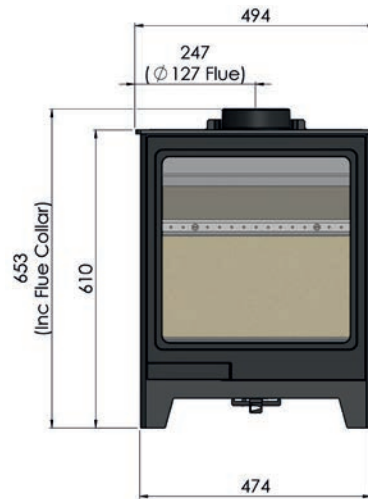

DIMENSIONS

ALLURE.05

NEW FIREPLACE RANGE

Our Herald Allure stoves look fantastic when paired with the genuine Aegean Limestone and black granite hearths from our new collection of timeless fireplaces. For more information visit hunterstoves.co.uk