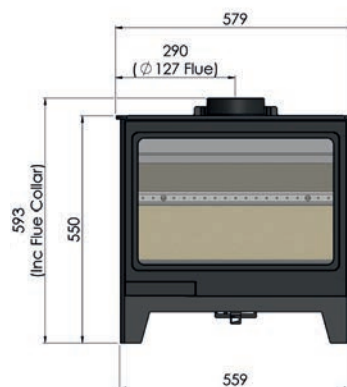

ALLURE.07

NEW FIREPLACE RANGE

Our Herald Allure stoves look fantastic when paired with the genuine Aegean Limestone and black granite hearths from our new collection of timeless fireplaces. For more information visit hunterstoves.co.uk