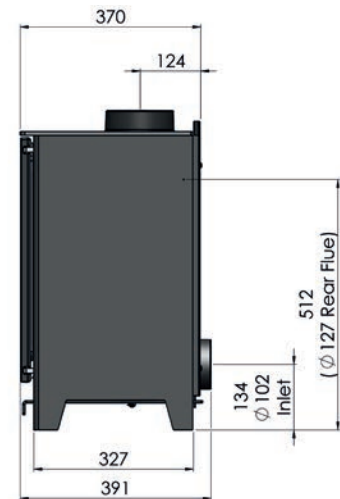

DIMENSIONS

ALLURE.05

NEW FIREPLACE RANGE

Our Herald Allure stoves look fantastic when paired with the genuine Aegean Limestone and black granite hearths from our new collection of timeless fireplaces. For more information visit hunterstoves.co.uk